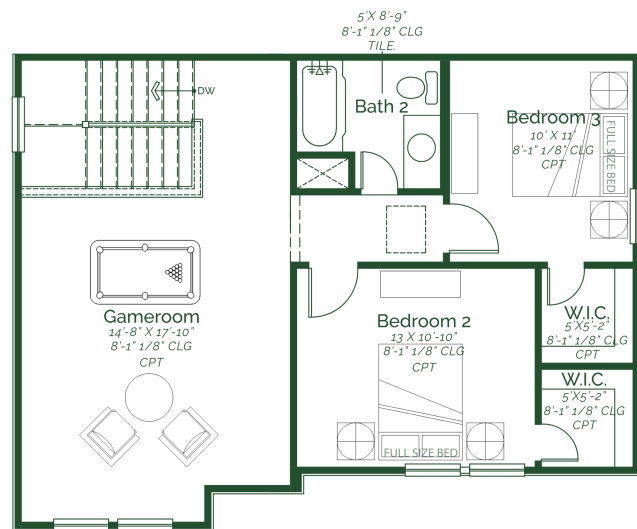

Call or Text 956-275-8069 or visit our Sales Office Monday - Saturday: 9:30am to 6:30pm
 Sunday: 12pm to 6 pm for more info!

This spacious two-story Juniper home offers 4 bedrooms and 3 bathrooms, designed to give your family room to grow and entertain. The main level features an open-concept layout with a beautiful kitchen that stands out with Pure White painted Maple Wood cabinets, stunning Calacatta Idilio Quartz countertops, and a luxurious GE 5-Piece Gas Appliance Package. Elegant tile flooring flows throughout the home, adding both style and durability. Upstairs, you'll find a versatile game room, two bedrooms with a walk-in closet, and a full bathroom. Additional features of the home include a utility room, a walk-in pantry, an attached two-car garage, and a bonus covered patio.

Juniper

FIRST FLOOR

SECOND FLOOR