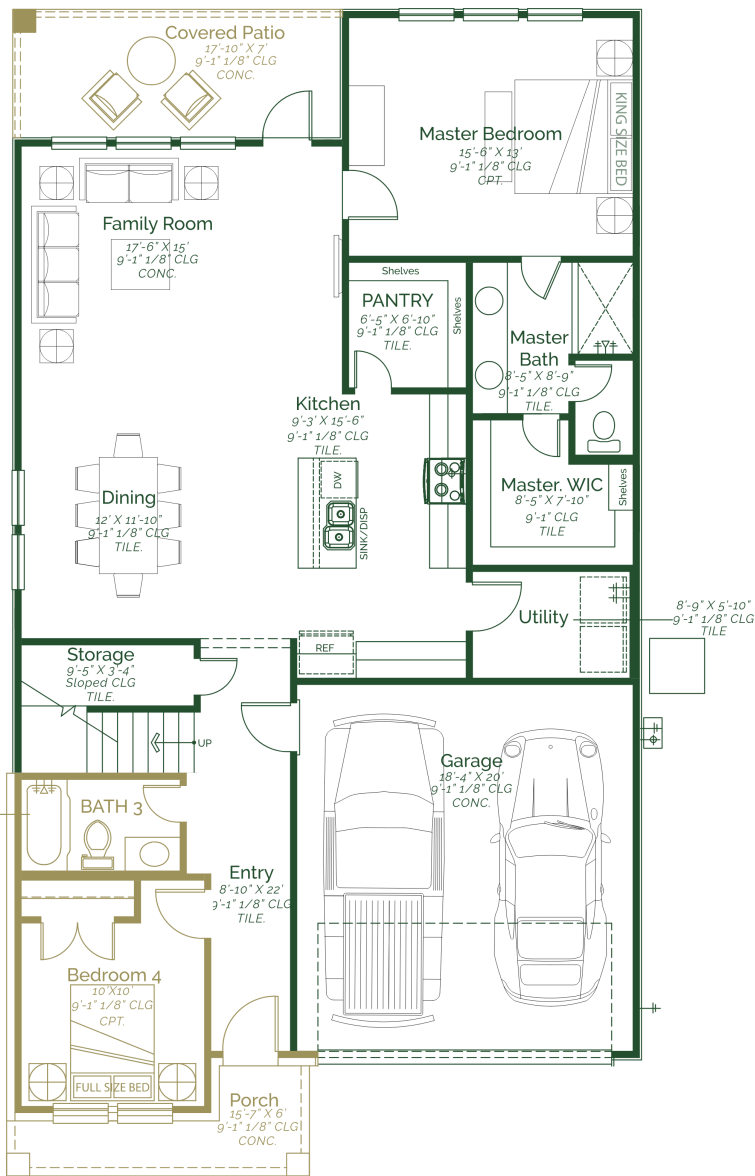

Available Now!
\$324,990
 From \$2,679.50*/month

1403 S Moorefield Rd
 Sendero at Bentsen Palm
 Homesite 24

Est. Completion Date: Available now!

2,783	2,328	4	3	2	2.0
TOTAL SQUARE FEET	LIVING SQUARE FEET	BEDROOMS	BATHS	CAR GARAGE	STORIES

Call or Text 956-275-8069 or visit our Sales Office Monday - Saturday: 9:30am to 6:30pm
 Sunday: 12pm to 6 pm for more info!

This spacious two-story Juniper home offers 4 bedrooms and 3 bathrooms, designed to give your family room to grow and entertain. The main level features an open-concept layout with a beautiful kitchen that stands out with Pure White painted Maple Wood cabinets, stunning Calacatta Idilio Quartz countertops, and a luxurious GE 5-Piece Gas Appliance Package. Elegant tile flooring flows throughout the home, adding both style and durability. Upstairs, you'll find a versatile game room, two bedrooms with a walk-in closet, and a full bathroom. Additional features of the home include a utility room, a walk-in pantry, an attached two-car garage, and a bonus covered patio.

Juniper

FIRST FLOOR

SECOND FLOOR