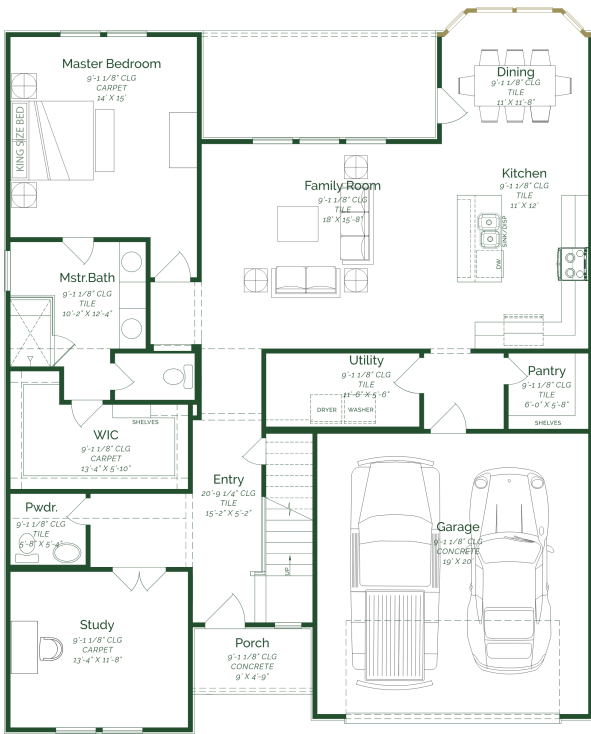

Call or Text 9562758069 or visit our Sales Office Monday - Saturday 9:30 AM - 6:30 PM Sunday 12:00 PM - 6:00 PM for more info!

This beautifully designed two-story home features 4 bedrooms and 2.5 baths with a spacious, functional layout perfect for modern living. A private study offers an ideal work-from-home space, while the open-concept kitchen, living, and dining area creates a seamless setting for everyday life and entertaining. Upstairs, a versatile game room provides additional living space for relaxation or fun. Enjoy outdoor living on the covered patio, perfect for morning coffee or evening gatherings. With thoughtful design and plenty of room to grow, this home blends comfort, style, and flexibility.

Elm

FLOOR PLAN

FIRST FLOOR

SECOND FLOOR