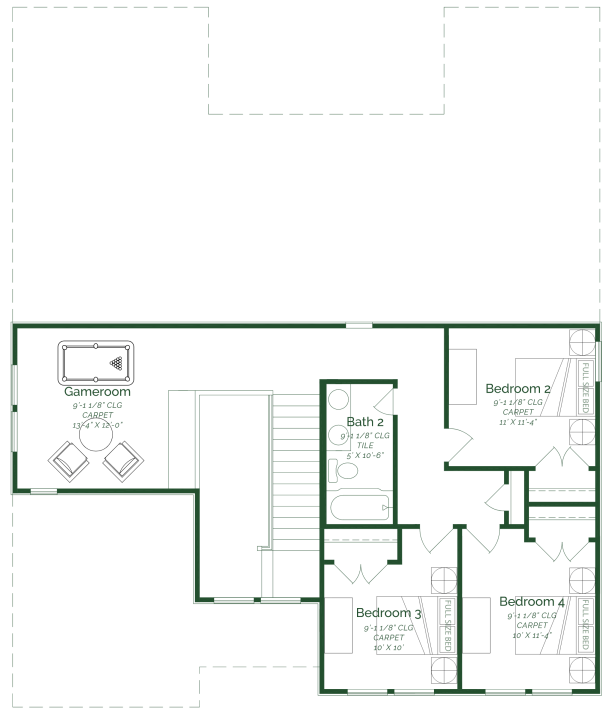

Call or Text 9562758069 or visit our Sales Office Monday - Saturday 9:30 AM - 6:30 PM Sunday 12:00 PM - 6:00 PM for more info!

This beautifully designed two-story home features 4 bedrooms and 2.5 baths with a spacious, functional layout perfect for modern living. A private study offers an ideal work-from-home space, while the open-concept kitchen, living, and dining area creates a seamless setting for everyday life and entertaining. Upstairs, a versatile game room provides additional living space for relaxation or fun. Enjoy outdoor living on the covered patio, perfect for morning coffee or evening gatherings. With thoughtful design and plenty of room to grow, this home blends comfort, style, and flexibility.

Elm

FLOOR PLAN

FIRST FLOOR

SECOND FLOOR