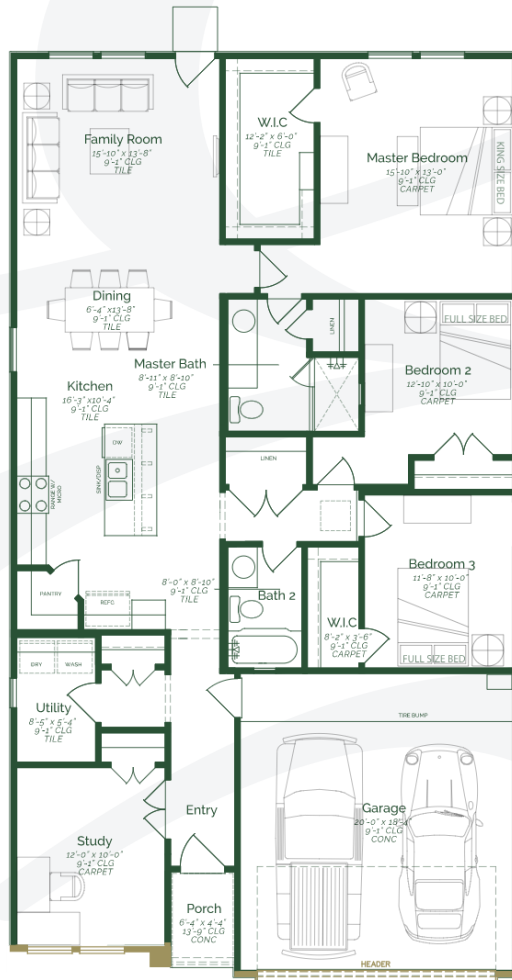

Solano

1,750 SF | 4 BR | 2 BA

FLOOR PLAN

Esperanzahomes.com

The artistic renderings of the floorplan and front elevation may not reflect the exact features of this home being offered and are subject to change without notice. ©2021 Esperanza Homes